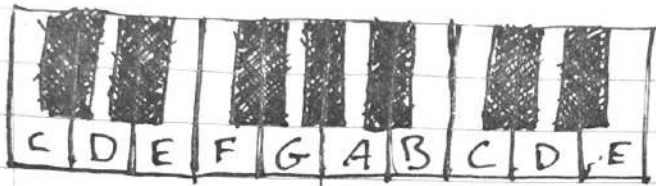

Review Sheet

C Major scale

RH	1	2	3	1	2	3	4	5
	C	D	E	F	G	A	B	C
LH	5	4	3	2	1	3	2	1

C Major Triads

RH	1	G	5	1	C	5	1	E	5
	3	E	3	3	G	2	2	C	3
LH	5	C	1	5	E	1	5	G	1

Musical staff diagram showing notes in both treble and bass clefs:

- Treble Clef:**
 - Line 1: E ("Treble C")
 - Space 1: C
 - Line 2: A ("Treble G")
 - Space 2: F ("Face in the space")
 - Line 3: Middle C
 - Space 3: Middle C
- Bass Clef:**
 - Line 4: G ("Bass F")
 - Space 4: E
 - Line 5: C ("Bass C")